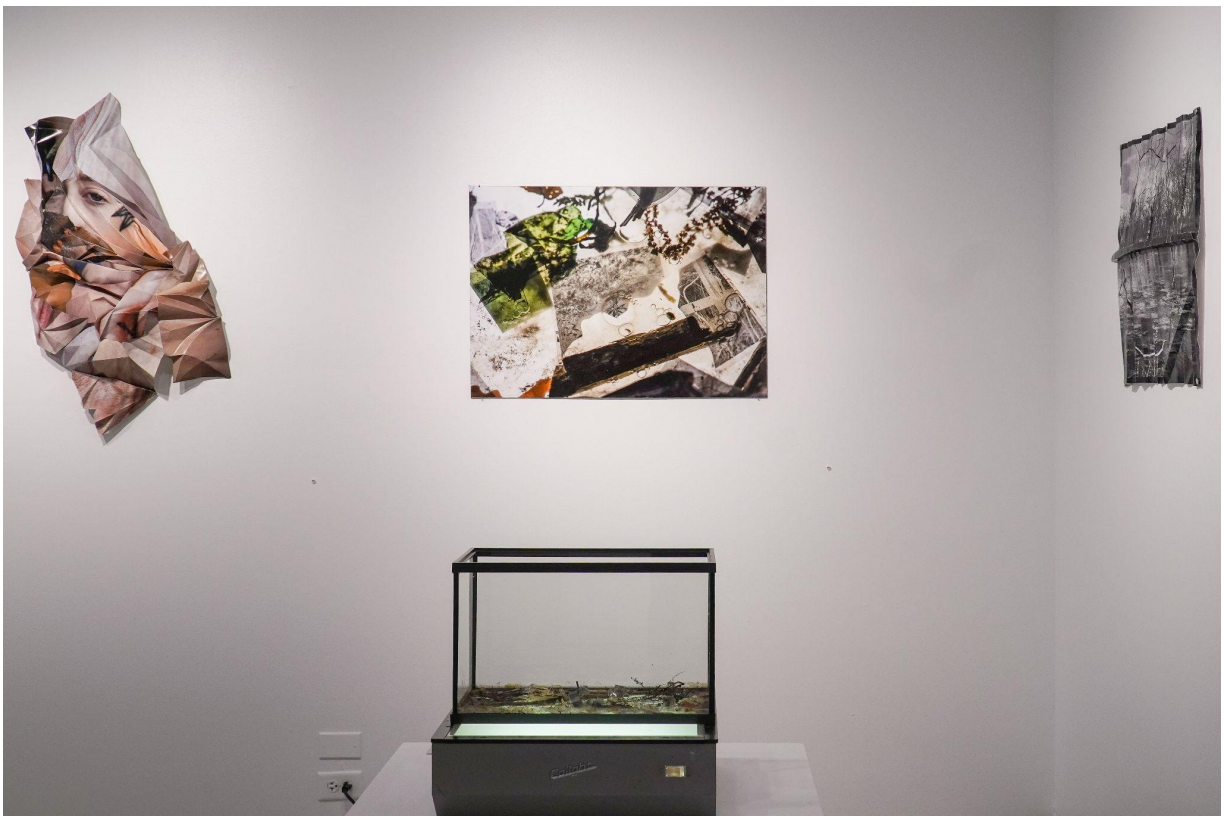

Skin Connections I- Folded Photo Print

River Bodies - Folded Photo Wall Installation

River Bodies detail

Double Sided Prints- Three Part Sculptural Photo Display

Skin Connections 1, Double Slided Prints -Installation View

Skin Connections 2- Folded Photo Print

Submerged - inkjet photo print on board

Installation View with lightbox display of submerged negatives in Minnesota River Water

Ripples Within the Spill - Viewer interactive photo print displayed on gallery floor