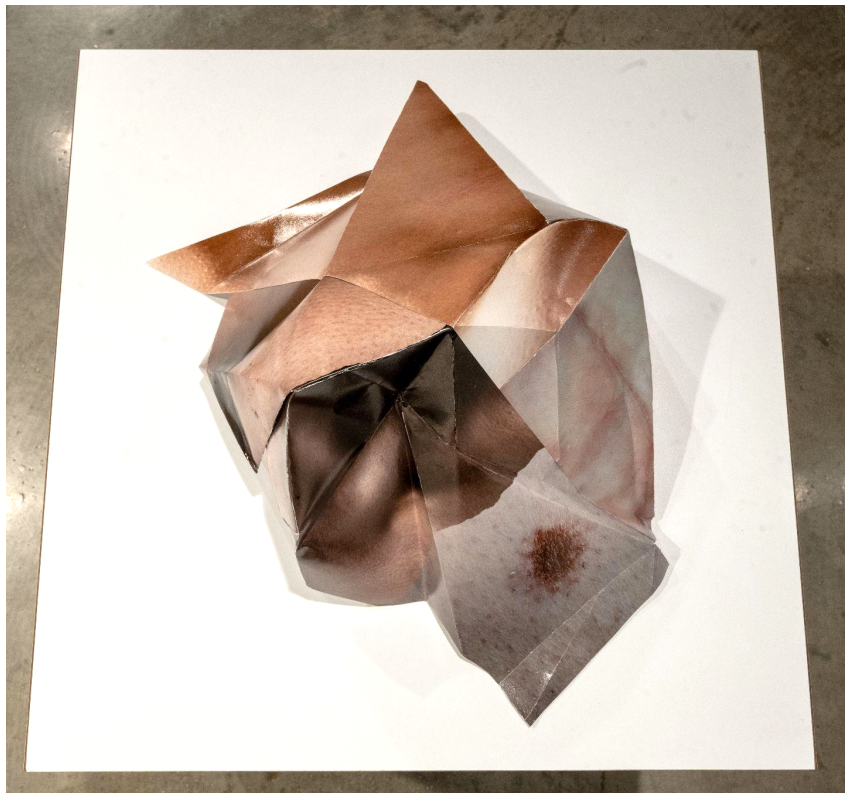

Skin Connections I- Folded Photo Print

River Bodies - Folded Photo Wall Installation

River Bodies detail

Double Sided Prints- Three Part Sculptural Photo Display

Skin Connections 1, Double Slided Prints -Installation View

Skin Connections 2- Folded Photo Print

Submerged - inkjet photo print on board

Installation View with lightbox display of submerged negatives in Minnesota River Water

Ripples Within the Spill - Viewer interactive photo print displayed on gallery floor

Marks - inkjet digital photo print on pedestal

*North and South - Lake Superior water, Minnesota River water, glass jars,
Point Source - inkjet film photo print on transparency*

Division - inkjet photo print of collaged medium format film

Affluent- folded inkjet film photo print

Affluent- side view

(from left to right on wall) *Skin Connections 1*, *Double Sided Prints*, *River Bodies*
(pedestals) *Marks*, *Water Displays* on inkjet transparency film print