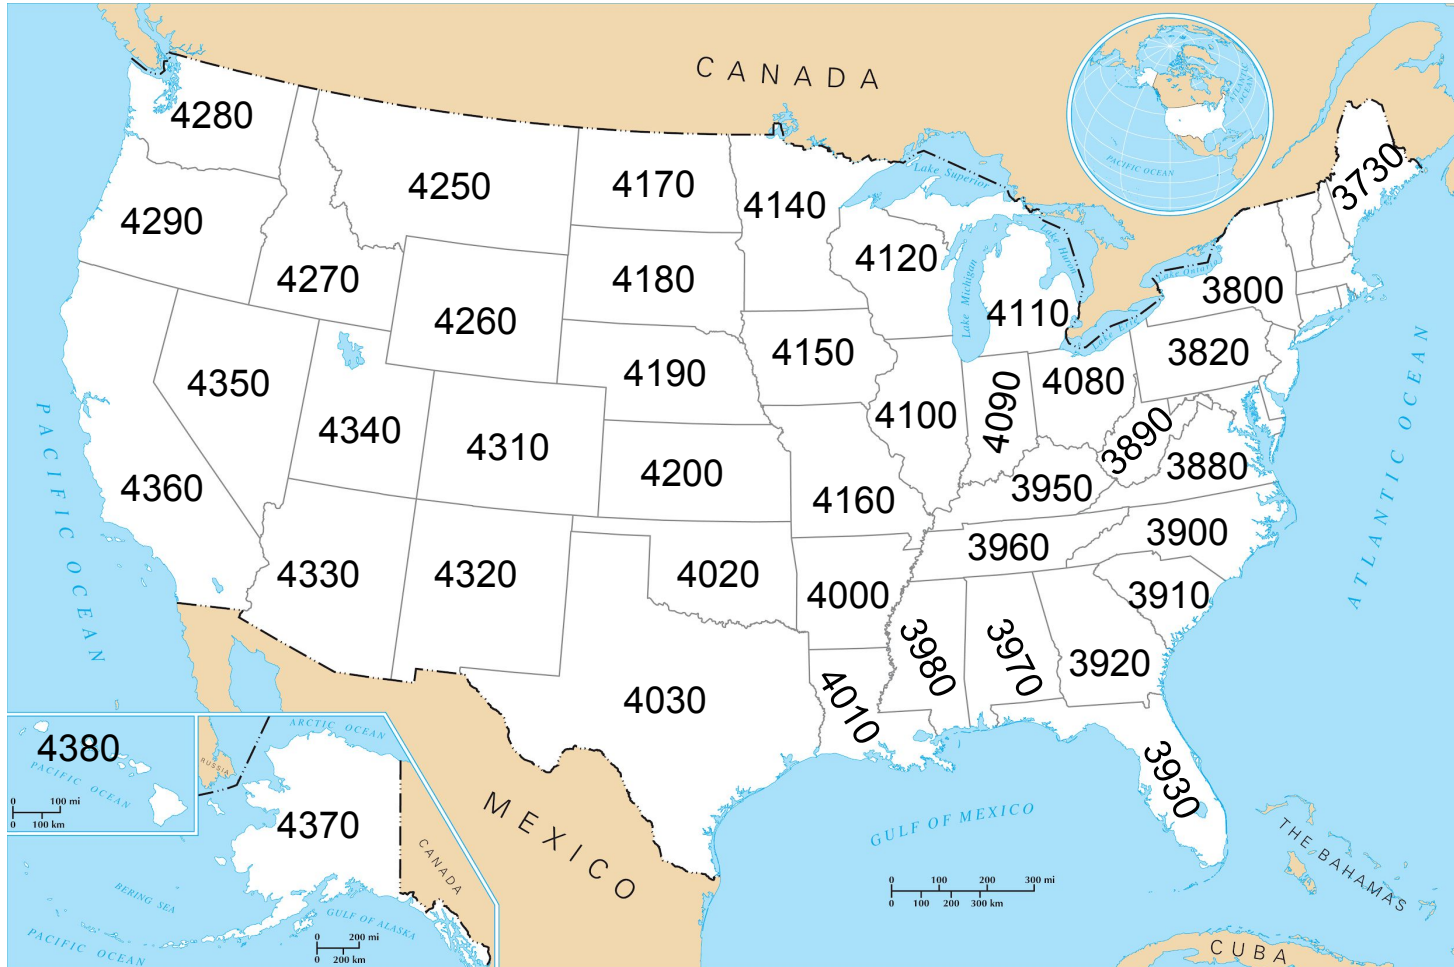

Base classification numbers for sheet maps of U.S. states (from Class G in the LC classification schedule)

US 3700

CT 3780

DC 3850

DE 3830

MA 3760

MD 3850

NH 3740

NJ 3810

RI 3770

VT 3750

By Tim Kiser, Michigan State University Libraries.
(CC BY 4.0)

Base map: Public domain,
from National Atlas via
Wikimedia Commons.